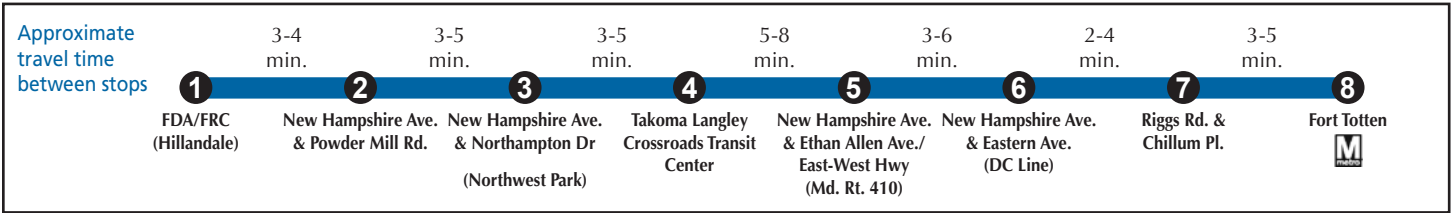

Guaranteed Ride Home
 When you take Metrobus or Metrorail to work, you are eligible to participate in the free Commuter Connection Guaranteed Ride Home Program. The program will get you home in the event of a personal emergency or unscheduled overtime. To register and to receive program details, call Commuter Connection at 1-800-745-RIDE. (2/97)

WMATA ©2016 For information regarding this map contact <R*A*D>S.

K9

New Hampshire Ave.- Maryland Limited Line

Effective Sunday, May 29, 2022
A partir del domingo, 29 de mayo de 2022

► Southbound To Fort Totten Station