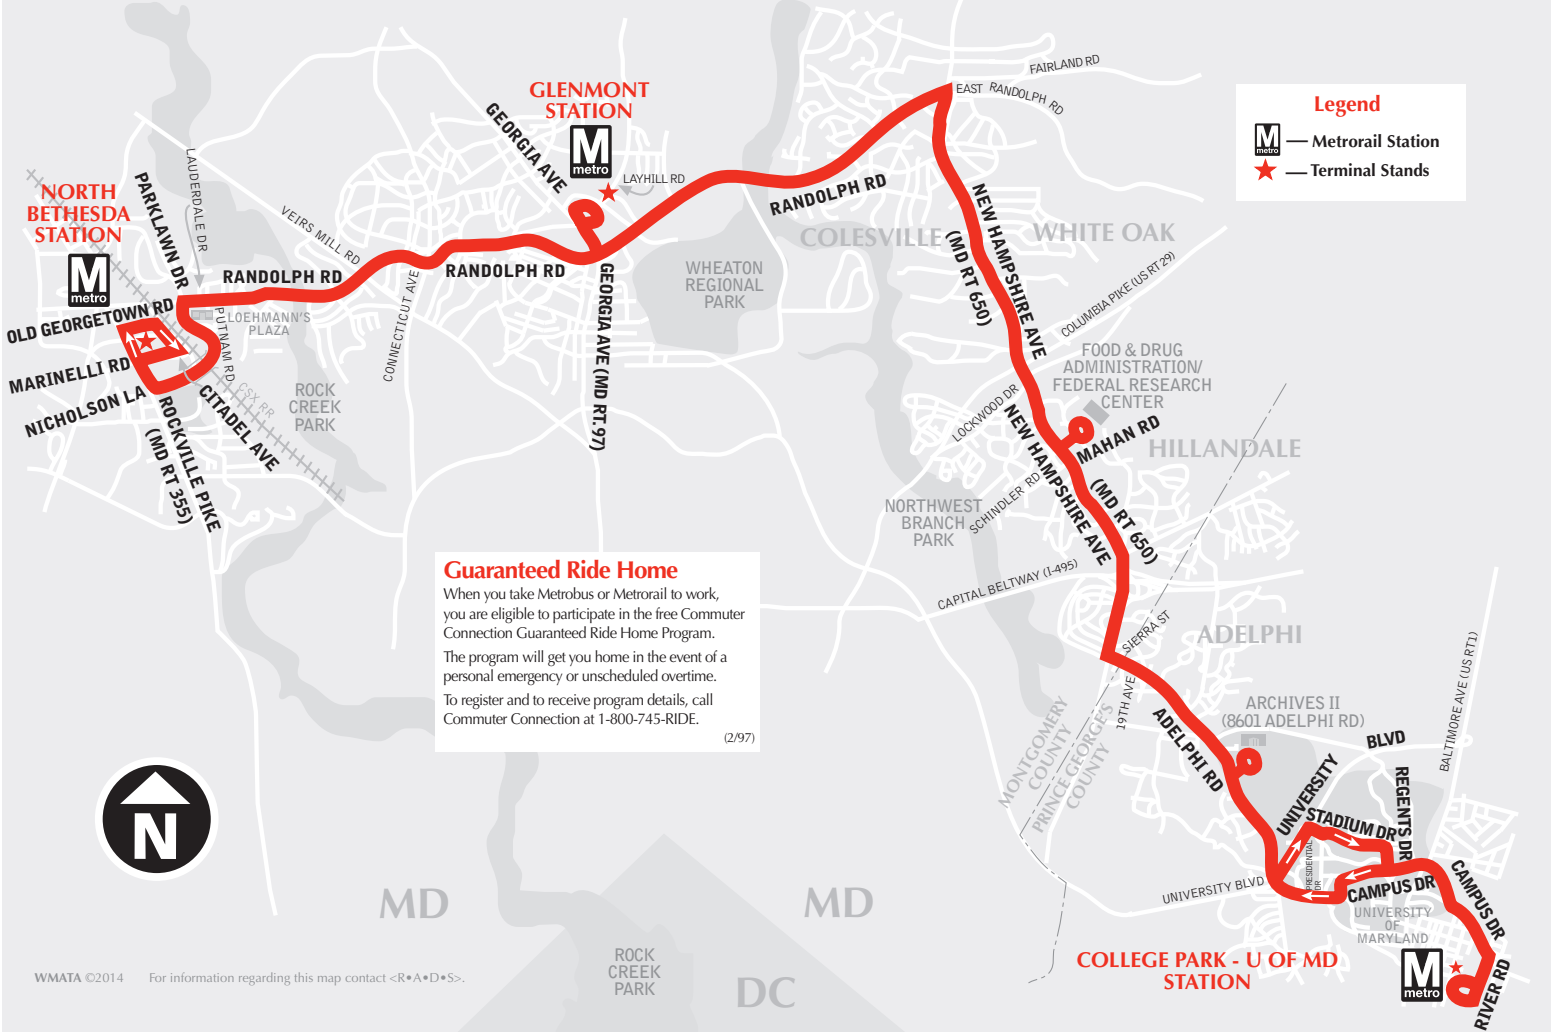

For route and schedule information

Call 202-637-7000

www.wmata.com

► Eastbound To College Park-U of MD station

Monday thru Friday — De Lunes a viernes

Route Number	North Bethesda M	Randolph Rd. & Putnam Rd. (Loehmann's Plaza)	Randolph Rd. & Veirs Mill Rd.	Glennmont M	New Hampshire Ave. & Randolph Rd. (Colesville)	New Hampshire Ave. & Lockwood Dr. (White Oak)	FDA/FRC	Adelphi Rd. & Sierra St. (New Hampshire Ave.)	Archives II	Stadium Dr. & University Blvd.	COLLEGE PARK- U of MD M
AM Service — Servicio matutino											
C8	4:57	5:02	5:09	5:20	5:30	5:37	5:41	5:48	5:53	6:00	6:07
C8	5:27	5:32	5:39	5:50	6:00	6:07	6:11	6:18	6:23	6:30	6:37
C8	5:56	6:02	6:09	6:20	6:32	6:39	6:43	6:51	6:57	7:04	7:12
C8	6:23	6:31	6:38	6:50	7:04	7:13	7:17	7:26	7:32	7:40	7:48
C8	6:53	7:01	7:08	7:20	7:34	7:43	7:47	7:56	8:02	8:10	8:18
C8	7:23	7:31	7:38	7:50	8:04	8:13	8:17	8:26	8:32	8:40	8:48
C8	7:53	8:01	8:08	8:20	8:34	8:43	8:47	8:56	9:02	9:10	9:18
C8	8:23	8:31	8:38	8:50	9:04	9:13	9:17	9:26	9:32	9:40	9:48
C8	8:55	9:03	9:09	9:20	9:31	9:39	9:43	9:51	9:56	10:03	10:11
C8	9:25	9:33	9:39	9:50	10:01	10:09	10:13	10:21	10:26	10:33	10:41
C8	9:55	10:03	10:09	10:20	10:31	10:39	10:43	10:51	10:56	11:03	11:11
C8	10:25	10:33	10:39	10:50	11:01	11:09	11:13	11:21	11:26	11:33	11:41
C8	10:55	11:03	11:09	11:20	11:31	11:39	11:43	11:51	11:56	12:03	12:11
C8	11:25	11:33	11:39	11:50	12:01	12:09	12:13	12:21	12:26	12:33	12:41
C8	11:55	12:03	12:09	12:20	12:31	12:39	12:43	12:51	12:56	1:03	1:11
PM Service — Servicio vespertino											
C8	12:25	12:33	12:39	12:50	1:01	1:09	1:13	1:21	1:26	1:33	1:41
C8	12:55	1:03	1:09	1:20	1:31	1:39	1:43	1:51	1:56	2:03	2:11
C8	1:25	1:33	1:39	1:50	2:01	2:09	2:13	2:21	2:26	2:33	2:41
C8	1:55	2:03	2:09	2:20	2:31	2:39	2:43	2:51	2:56	3:03	3:11
C8	2:18	2:28	2:36	2:50	3:02	3:11	3:15	3:27	3:34	3:42	3:50
C8	2:48	2:58	3:06	3:20	3:32	3:41	3:45	3:57	4:04	4:12	4:20
C8	3:18	3:28	3:36	3:50	4:02	4:11	4:15	4:27	4:34	4:42	4:50
C8	3:48	3:58	4:06	4:20	4:32	4:41	4:45	4:57	5:04	5:12	5:20
C8	4:18	4:28	4:36	4:50	5:02	5:11	5:15	5:27	5:34	5:42	5:50
C8	4:48	4:58	5:06	5:20	5:32	5:41	5:45	5:57	6:04	6:12	6:20
C8	5:18	5:28	5:36	5:50	6:02	6:11	6:15	6:27	6:34	6:42	6:50
C8	5:48	6:01	6:08	6:20	6:31	6:38	-	6:47	6:53	7:00	7:07
C8	6:21	6:34	6:41	6:53	7:04	7:11	-	7:20	7:26	7:33	7:40
C8	6:54	7:02	7:09	7:20	7:30	7:37	-	7:46	7:52	7:58	8:05
C8	7:24	7:32	7:39	7:50	8:00	8:07	-	8:16	8:22	8:28	8:35
C8	7:54	8:02	8:09	8:20	8:30	8:37	-	8:46	8:52	8:58	9:05